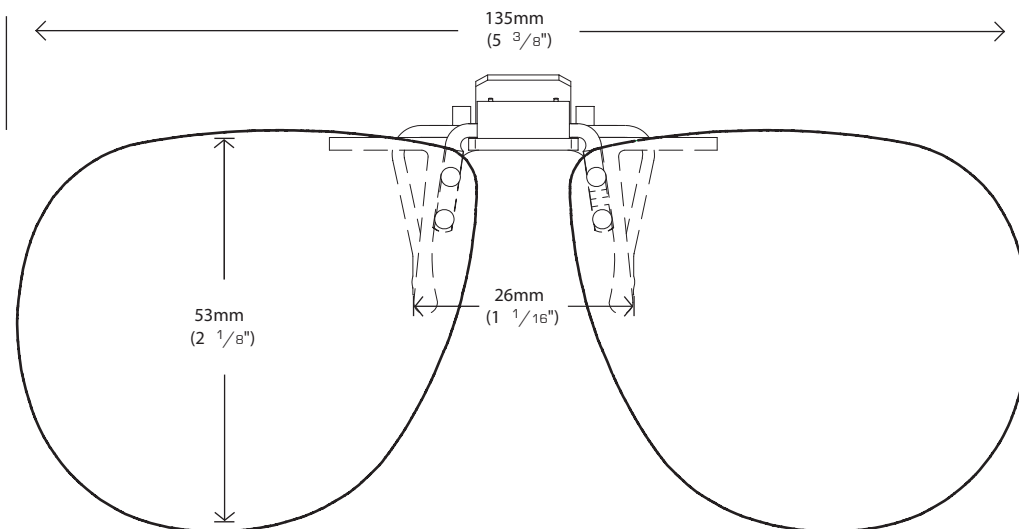

FLIP-UPS AVIATOR 58

VERIFY THE DOCUMENT PRINTED CORRECTLY

When this document is printed at 100% size, this box should be the same dimensions as a standard credit card.

If the box is smaller or larger than your credit card, you'll need to reprint the document and double check that your printer settings are set to print the page at 100% size (no scaling).

ISOLATE YOUR EYES
COCOONS®