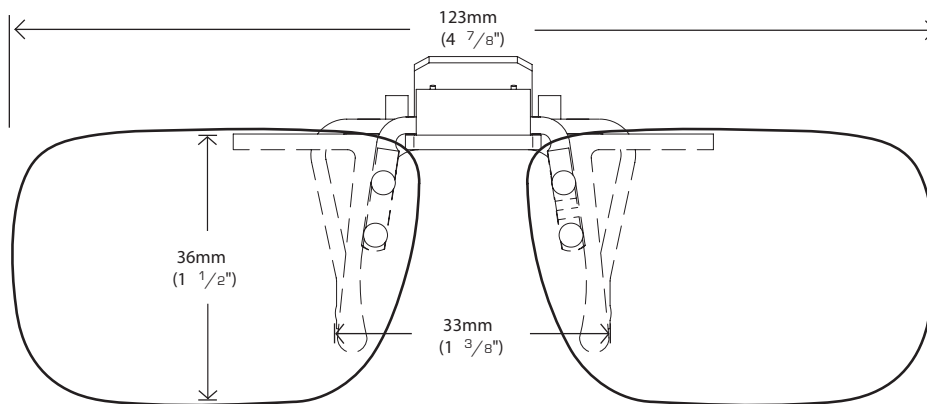

FLIP-UPS RECTANGLE 54

VERIFY THE DOCUMENT PRINTED CORRECTLY

When this document is printed at 100% size, this box should be the same dimensions as a standard credit card.

If the box is smaller or larger than your credit card, you'll need to reprint the document and double check that your printer settings are set to print the page at 100% size (no scaling).

ISOLATE YOUR EYES
COCOONS®