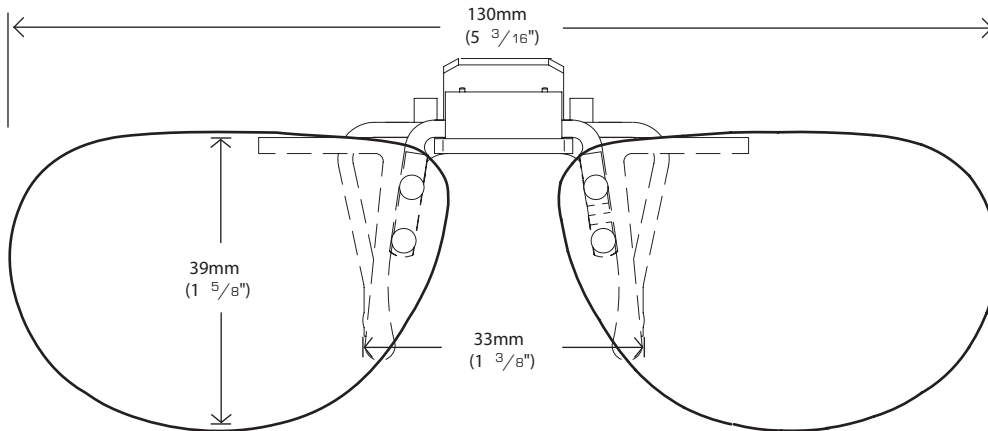

# COCOONS FLIP-UPS SIZING GUIDE INSTRUCTIONS

This simple to use sizing guide will help you select the Cocoons Flip-Ups size that most accurately fits your prescription eyewear. To use the sizing guide, print out this form at 100% actual size and then place your prescription glasses face down on each shape to determine which one will most accurately match your eyewear.

## FLIP-UPS OVAL 56