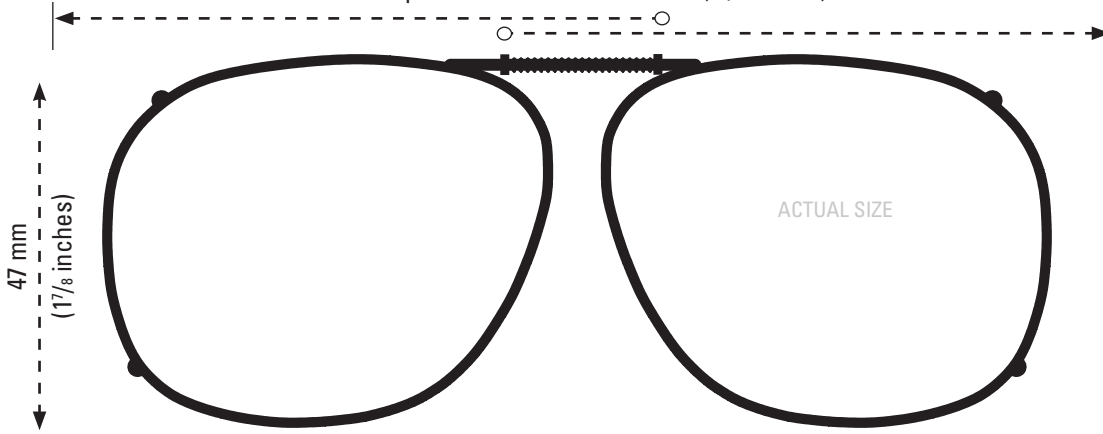

This clip fits a maximum of 140 mm (5½ inches).

■ SQR3-57

ISOLATE YOUR EYES  
**COCOONS®**

**CLIP-ONS SIZING INSTRUCTIONS:**

Use the shape illustration to determine if this clip size most accurately fits your prescription glasses. To use the sizing guide, print out this form at 100% actual size and then place your prescription glasses face down on the shape to determine if it fits your eyewear.

INCLUDED CASE

The image of the quarter should be the same size as an actual quarter when printed at full scale. The image should be 24 mm in diameter at full size.