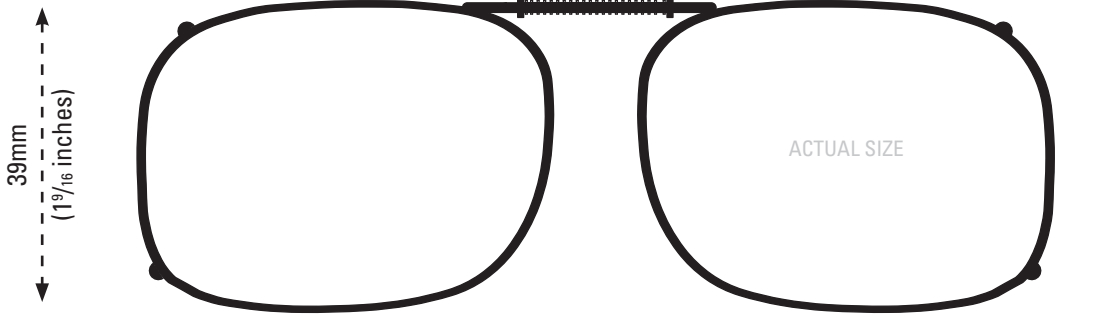

This clip fits a maximum of 134 mm (5¹/₄ inches).

■ SQR2-53

This clip fits a maximum of 140 mm (5¹/₂ inches).

■ SQR2-56

This clip fits a maximum of 147 mm (5³/₄ inches).

■ SQR2-58

This clip fits a maximum of 151 mm (6 inches).

■ SQR2-60

ISOLATE YOUR EYES COCOONS®

CLIP-ONS SIZING INSTRUCTIONS:

Use the shape illustrations to find the clip size that most accurately fits your prescription glasses. To find the perfect fit, print out this form at 100% actual size and then place your prescription glasses face down on each shape and choose the one that is closest to the shape of your eyewear.

INCLUDED CASE

The image of the quarter should be the same size as an actual quarter when printed at full scale. The image should be 24 mm in diameter at full size.