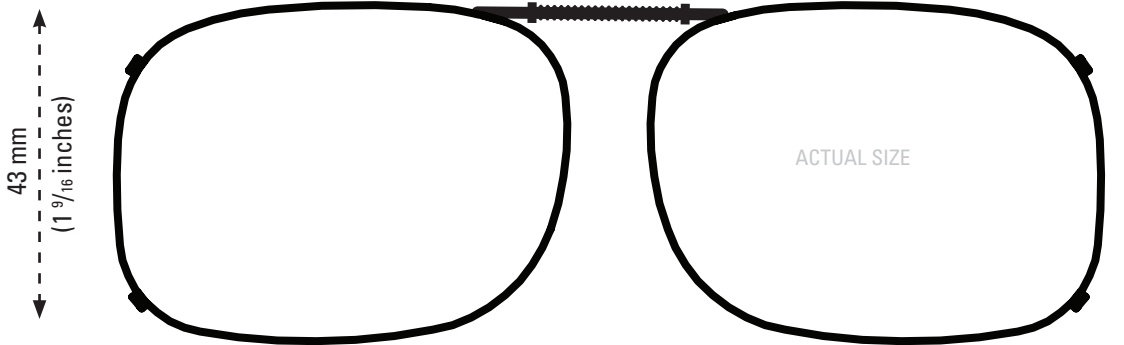

This clip fits a maximum of 134 mm (5¹/₄ inches).

■ SQR2-53

This clip fits a maximum of 140 mm (5¹/₂ inches).

■ SQR2-56

This clip fits a maximum of 147 mm (5³/₄ inches).

■ SQR2-58

This clip fits a maximum of 151 mm (6 inches).

■ SQR2-60

ISOLATE YOUR EYES COCOONS®

CLIP-ONS SIZING INSTRUCTIONS:

Use the shape illustrations to find the clip size that most accurately fits your prescription glasses. To find the perfect fit, print out this form at 100% actual size and then place your prescription glasses face down on each shape and choose the one that is closest to the shape of your eyewear.

INCLUDED CASE

The image of the quarter should be the same size as an actual quarter when printed at full scale. The image should be 24 mm in diameter at full size.