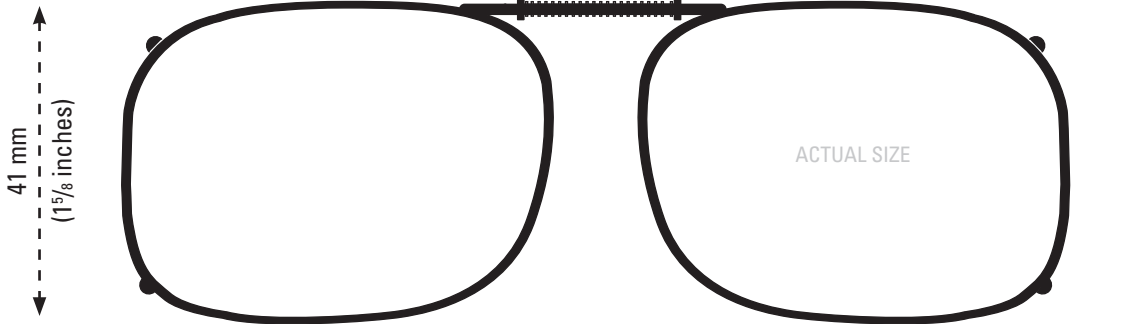

This clip fits a maximum of 134 mm (5¹/₄ inches).

■ SQR2-53

This clip fits a maximum of 140 mm (5¹/₂ inches).

■ SQR2-56

This clip fits a maximum of 147 mm (5³/₄ inches).

■ SQR2-58

This clip fits a maximum of 151 mm (6 inches).

■ SQR2-60

ISOLATE YOUR EYES COCOONS®

CLIP-ONS SIZING INSTRUCTIONS:

Use the shape illustrations to find the clip size that most accurately fits your prescription glasses. To find the perfect fit, print out this form at 100% actual size and then place your prescription glasses face down on each shape and choose the one that is closest to the shape of your eyewear.

INCLUDED CASE

The image of the quarter should be the same size as an actual quarter when printed at full scale. The image should be 24 mm in diameter at full size.