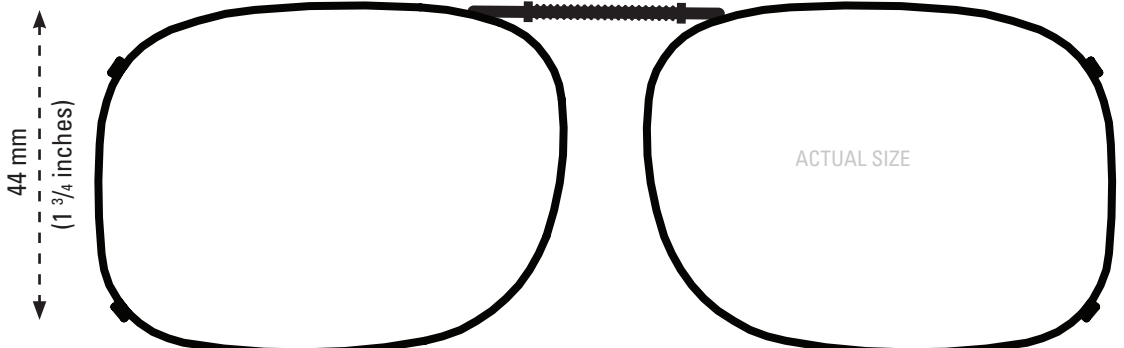

This clip fits a maximum of 134 mm (5¹/₄ inches).

■ SQR2-53

This clip fits a maximum of 140 mm (5¹/₂ inches).

■ SQR2-56

This clip fits a maximum of 147 mm (5³/₄ inches).

■ SQR2-58

This clip fits a maximum of 151 mm (6 inches).

■ SQR2-60

ISOLATE YOUR EYES COCOONS®

CLIP-ONS SIZING INSTRUCTIONS:

Use the shape illustrations to find the clip size that most accurately fits your prescription glasses. To find the perfect fit, print out this form at 100% actual size and then place your prescription glasses face down on each shape and choose the one that is closest to the shape of your eyewear.

INCLUDED CASE

The image of the quarter should be the same size as an actual quarter when printed at full scale. The image should be 24 mm in diameter at full size.