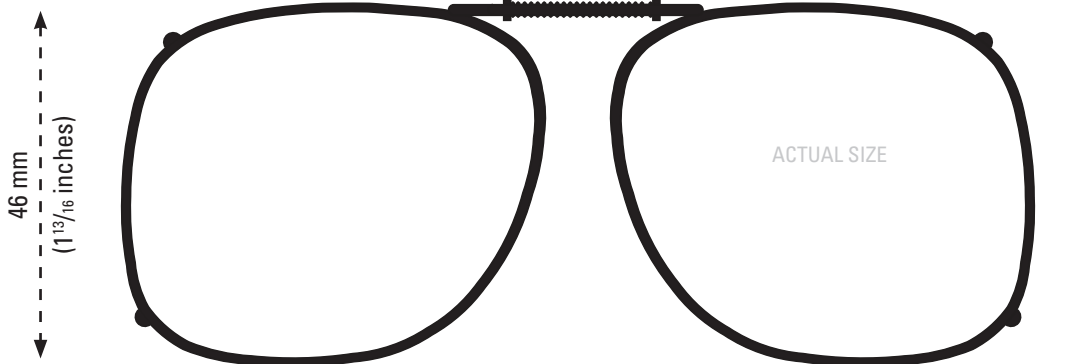

This clip fits a maximum of 134 mm (5 1/4 inches).

■ SQR1-54

ISOLATE YOUR EYES  
**COCOONS®**

**CLIP-ONS SIZING INSTRUCTIONS:**

Use the shape illustration to determine if this clip size most accurately fits your prescription glasses. To use the sizing guide, print out this form at 100% actual size and then place your prescription glasses face down on the shape to determine if it fits your eyewear.

INCLUDED CASE

The image of the quarter should be the same size as an actual quarter when printed at full scale. The image should be 24 mm in diameter at full size.