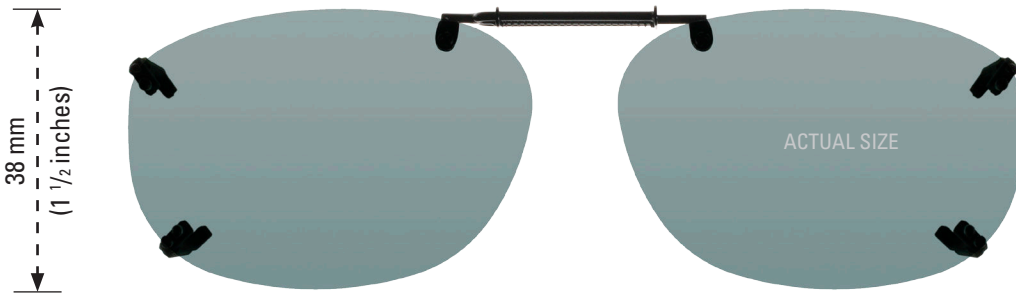

This clip fits a maximum of 132 mm (5 1/8 inches).

■ REC23-54

## ISOLATE YOUR EYES **COCOONS**<sup>®</sup>

Use the Clip-On illustration shown to determine if this size will fit your prescription glasses. To use the sizing guide, print this page at 100% actual size and then place your prescription glasses face down on the image. If the shape does not closely match the shape of your eyewear frame, please try another size.

INCLUDED CASE

The image of the quarter should be the same size as an actual quarter when printed at full scale. The image should be 24 mm in diameter at full size.