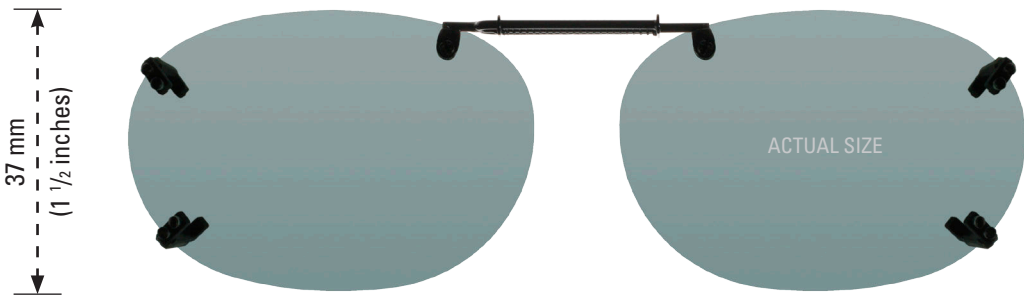

This clip fits a maximum of 127 mm (5 inches).

■ REC22-54

ISOLATE YOUR EYES
COCOONS®

Use the Clip-On illustration shown to determine if this size will fit your prescription glasses. To use the sizing guide, print this page at 100% actual size and then place your prescription glasses face down on the image. If the shape does not closely match the shape of your eyewear frame, please try another size.

INCLUDED CASE

The image of the quarter should be the same size as an actual quarter when printed at full scale. The image should be 24 mm in diameter at full size.