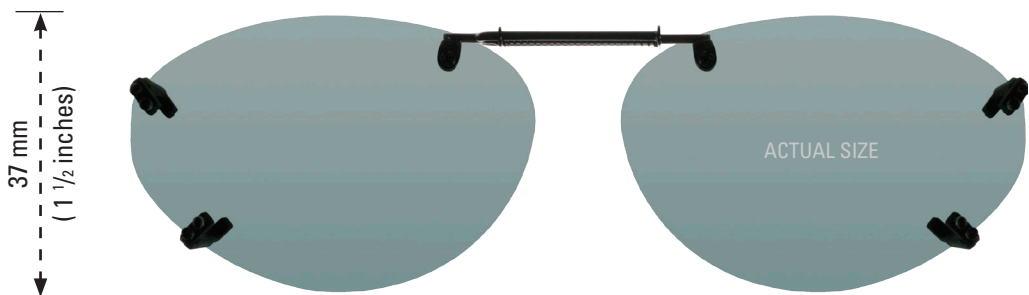

This clip fits a maximum of 129 mm (5 inches).

● OVL26-54

# ISOLATE YOUR EYES COCOONS®

Use the Clip-On illustration shown to determine if this size will fit your prescription glasses. To use the sizing guide, print this page at 100% actual size and then place your prescription glasses face down on the image. If the shape does not closely match the shape of your eyewear frame, please try another size.

INCLUDED CASE

The image of the quarter should be the same size as an actual quarter when printed at full scale. The image should be 24 mm in diameter at full size.