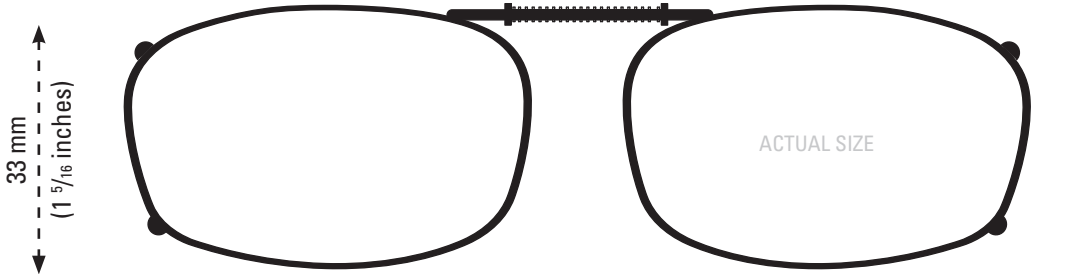

This clip fits a maximum of 123 mm (4 3/4 inches).

■ REC5-48

This clip fits a maximum of 128 mm (5 1/16 inches).

■ REC5-50

This clip fits a maximum of 132 mm (5 1/8 inches).

■ REC5-52

This clip fits a maximum of 135 mm (5 1/4 inches).

■ REC5-54

ISOLATE YOUR EYES COCOONS®

CLIP-ONS SIZING INSTRUCTIONS:

Use the shape illustrations to find the clip size that most accurately fits your prescription glasses. To find the perfect fit, print out this form at 100% actual size and then place your prescription glasses face down on each shape and choose the one that is closest to the shape of your eyewear.

INCLUDED CASE

The image of the quarter should be the same size as an actual quarter when printed at full scale. The image should be 24 mm in diameter at full size.