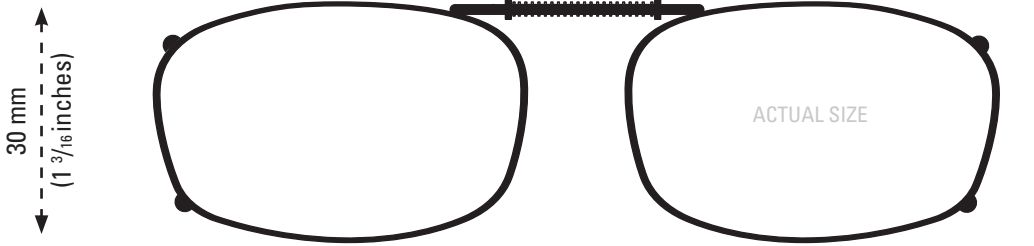

This clip fits a maximum of 123 mm (4 3/4 inches).

■ REC5-48

This clip fits a maximum of 128 mm (5 1/16 inches).

■ REC5-50

This clip fits a maximum of 132 mm (5 1/8 inches).

■ REC5-52

This clip fits a maximum of 135 mm (5 1/4 inches).

■ REC5-54

ISOLATE YOUR EYES COCOONS®

CLIP-ONS SIZING INSTRUCTIONS:

Use the shape illustrations to find the clip size that most accurately fits your prescription glasses. To find the perfect fit, print out this form at 100% actual size and then place your prescription glasses face down on each shape and choose the one that is closest to the shape of your eyewear.

INCLUDED CASE

The image of the quarter should be the same size as an actual quarter when printed at full scale. The image should be 24 mm in diameter at full size.