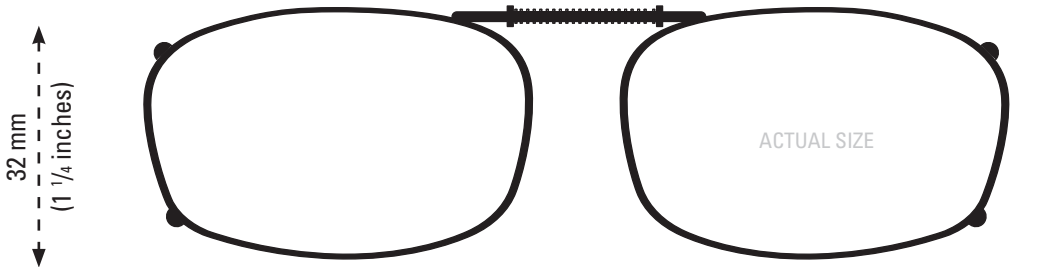

This clip fits a maximum of 123 mm (4 3/4 inches).

■ REC5-48

This clip fits a maximum of 128 mm (5 1/16 inches).

■ REC5-50

This clip fits a maximum of 132 mm (5 1/8 inches).

■ REC5-52

This clip fits a maximum of 135 mm (5 1/4 inches).

■ REC5-54

ISOLATE YOUR EYES COCOONS®

CLIP-ONS SIZING INSTRUCTIONS:

Use the shape illustrations to find the clip size that most accurately fits your prescription glasses. To find the perfect fit, print out this form at 100% actual size and then place your prescription glasses face down on each shape and choose the one that is closest to the shape of your eyewear.

INCLUDED CASE

The image of the quarter should be the same size as an actual quarter when printed at full scale. The image should be 24 mm in diameter at full size.