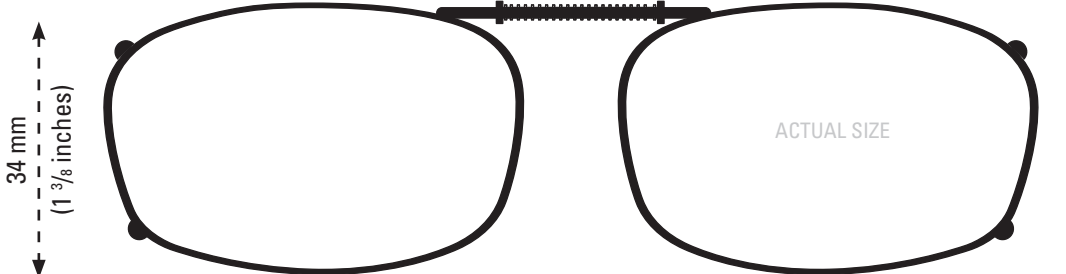

This clip fits a maximum of 123 mm (4 3/4 inches).

■ REC5-48

This clip fits a maximum of 128 mm (5 1/16 inches).

■ REC5-50

This clip fits a maximum of 132 mm (5 1/8 inches).

■ REC5-52

This clip fits a maximum of 135 mm (5 1/4 inches).

■ REC5-54

ISOLATE YOUR EYES COCOONS®

CLIP-ONS SIZING INSTRUCTIONS:

Use the shape illustrations to find the clip size that most accurately fits your prescription glasses. To find the perfect fit, print out this form at 100% actual size and then place your prescription glasses face down on each shape and choose the one that is closest to the shape of your eyewear.

INCLUDED CASE

The image of the quarter should be the same size as an actual quarter when printed at full scale. The image should be 24 mm in diameter at full size.