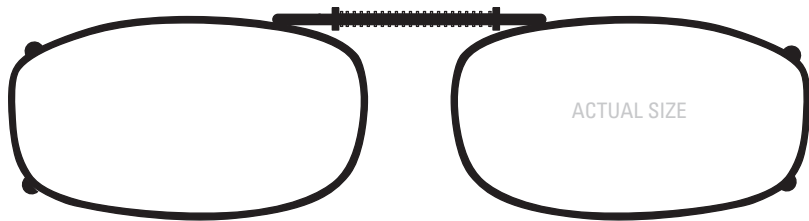

This clip fits a maximum of 120 mm (4 3/4 inches).

25 mm  
(1 inch)

■ REC4-46

This clip fits a maximum of 124 mm (4 7/8 inches).

27 mm  
(1 1/8 inches)

■ REC4-48

INCLUDED CASE

The image of the quarter should be the same size as an actual quarter when printed at full scale. The image should be 24 mm in diameter at full size.