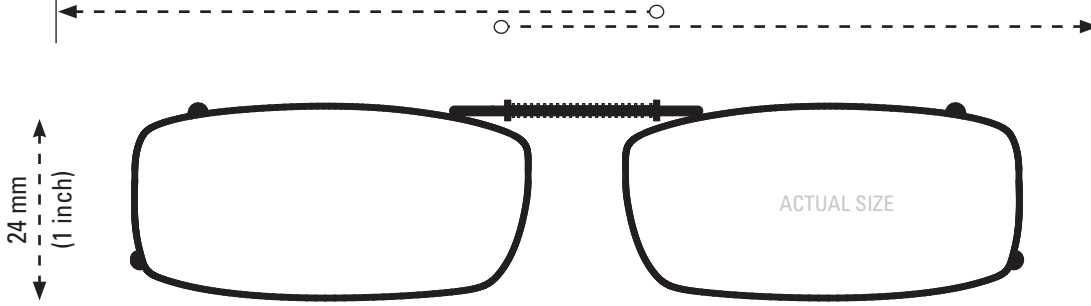

This clip fits a maximum of 128 mm (5 inches).

■ REC 18-51

This clip fits a maximum of 134 mm (5 1/4 inches).

■ REC 18-55

ISOLATE YOUR EYES
COCOONS®

CLIP-ONS SIZING INSTRUCTIONS:

Use the shape illustration to determine if this clip size most accurately fits your prescription glasses. To use the sizing guide, print out this form at 100% actual size and then place your prescription glasses face down on the shape to determine if it fits your eyewear.

INCLUDED CASE

The image of the quarter should be the same size as an actual quarter when printed at full scale. The image should be 24 mm in diameter at full size.