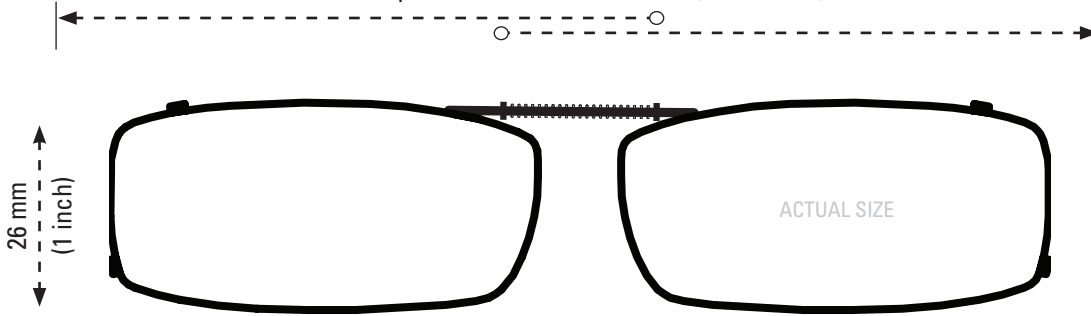

This clip fits a maximum of 128 mm (5 inches).

■ REC 18-51

This clip fits a maximum of 134 mm (5 1/4 inches).

■ REC 18-55

ISOLATE YOUR EYES
COCOONS®

CLIP-ONS SIZING INSTRUCTIONS:

Use the shape illustration to determine if this clip size most accurately fits your prescription glasses. To use the sizing guide, print out this form at 100% actual size and then place your prescription glasses face down on the shape to determine if it fits your eyewear.

INCLUDED CASE

The image of the quarter should be the same size as an actual quarter when printed at full scale. The image should be 24 mm in diameter at full size.